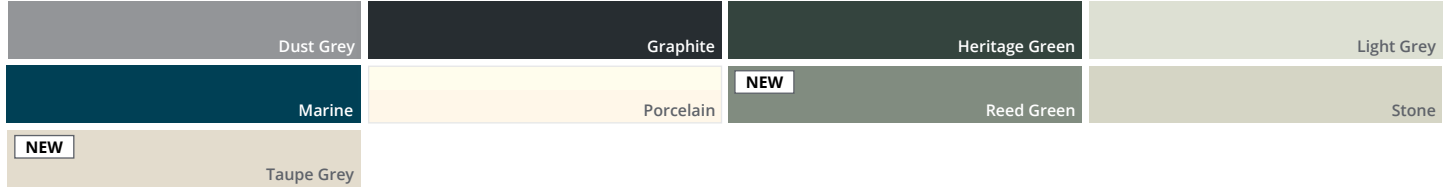

Aldana Graphite

SELECTED COLOURS