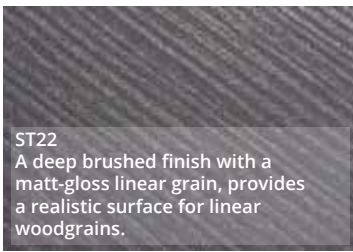

ST22
A deep brushed finish with a matt-gloss linear grain, provides a realistic surface for linear woodgrains.