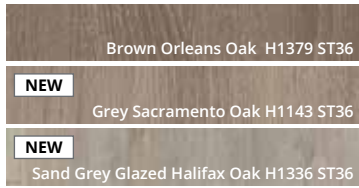

ST37
An authentic solid wood finish, enhanced by the synchronised pore, gives the Halifax Oak decor range a realistic look and feel.