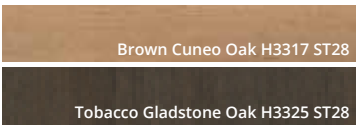

ST36
A deeply brushed but very natural, matt character that gives many different types of wood reproductions an authentic feel.