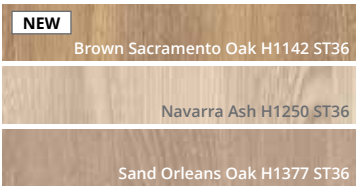

ST37
An authentic solid wood finish, enhanced by the synchronised pore, gives the Halifax Oak decor range a realistic look and feel.