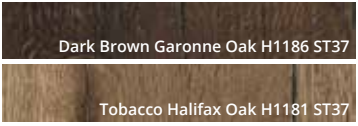

ST38
Displays a deeply brushed softwood appearance with matt-gloss elements.