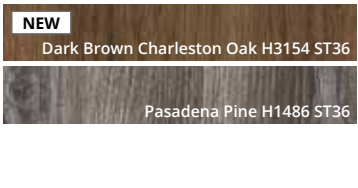

ST37
An authentic solid wood finish, enhanced by the synchronised pore, gives the Halifax Oak decor range a realistic look and feel.