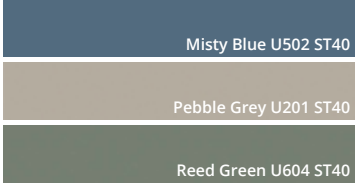

ST76
Giving a wide variety of stone reproductions, from marble to slate, a neutral surface with an authentic rough feel that is robust.