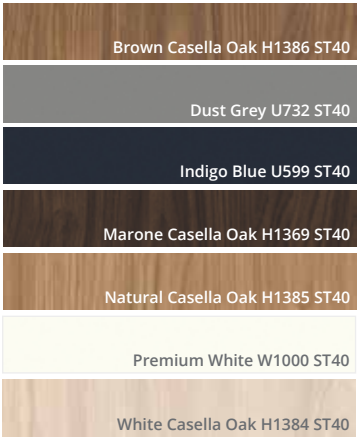

ST76
Giving a wide variety of stone reproductions, from marble to slate, a neutral surface with an authentic rough feel that is robust.