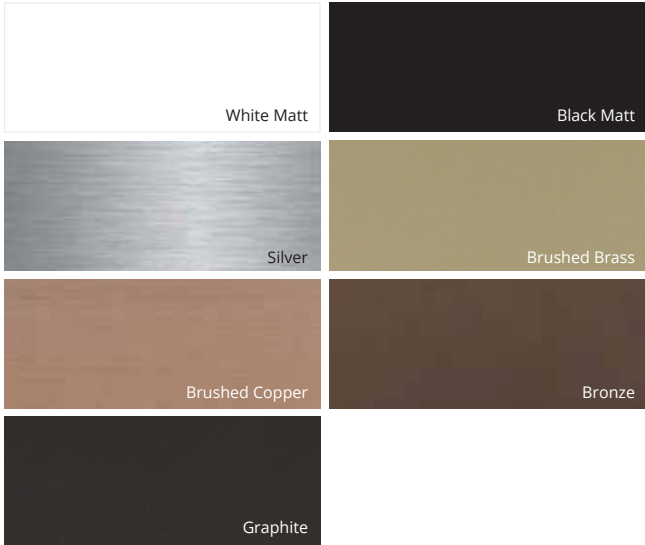

HANDLELESS RAILS

Complementary or contrasting, whatever your personality you can create a true handleless kitchen that's as striking as it is sleek; with rails available in a selection of finishes.