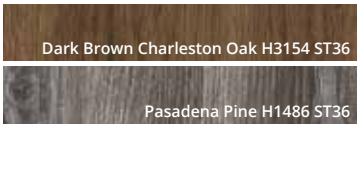

ST37
An authentic solid wood finish, enhanced by the synchronised pore, gives the Halifax Oak decor range a realistic look and feel.