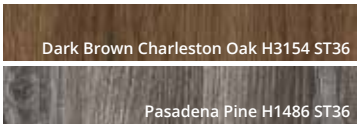

ST37
An authentic solid wood finish, enhanced by the synchronised pore, gives the Halifax Oak decor range a realistic look and feel.