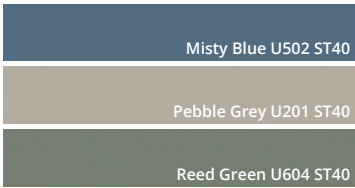

ST76
Giving a wide variety of stone reproductions, from marble to slate, a neutral surface with an authentic rough feel that is robust.