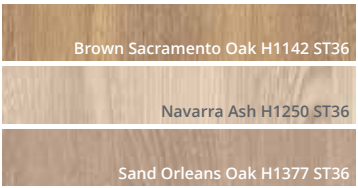

ST37
An authentic solid wood finish, enhanced by the synchronised pore, gives the Halifax Oak decor range a realistic look and feel.