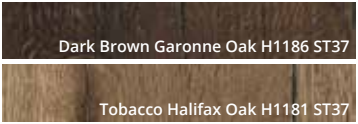

ST38
Displays a deeply brushed softwood appearance with matt-gloss elements.