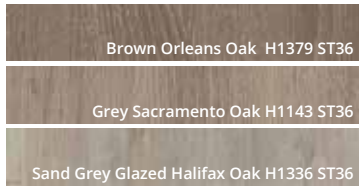

ST37
An authentic solid wood finish, enhanced by the synchronised pore, gives the Halifax Oak decor range a realistic look and feel.