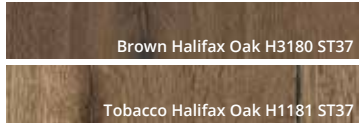

ST38
Displays a deeply brushed softwood appearance with matt-gloss elements.