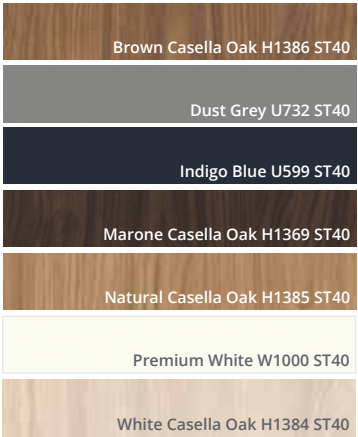

ST76
Giving a wide variety of stone reproductions, from marble to slate, a neutral surface with an authentic rough feel that is robust.