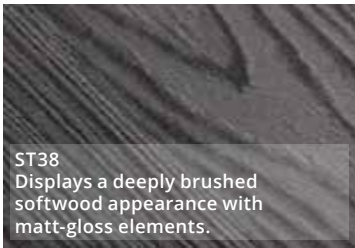

ST38
Displays a deeply brushed softwood appearance with matt-gloss elements.