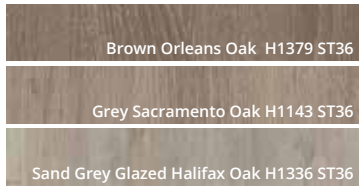

ST37
An authentic solid wood finish, enhanced by the synchronised pore, gives the Halifax Oak decor range a realistic look and feel.