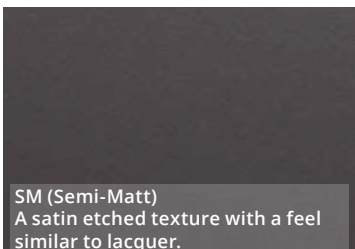

SM (Semi-Matt)
A satin etched texture with a feel similar to lacquer.