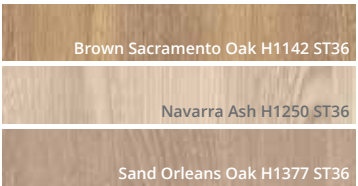

ST37
An authentic solid wood finish, enhanced by the synchronised pore, gives the Halifax Oak decor range a realistic look and feel.