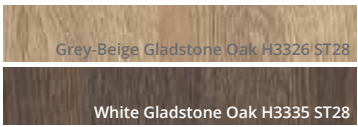

ST36
A deeply brushed but very natural, matt character that gives many different types of wood reproductions an authentic feel.