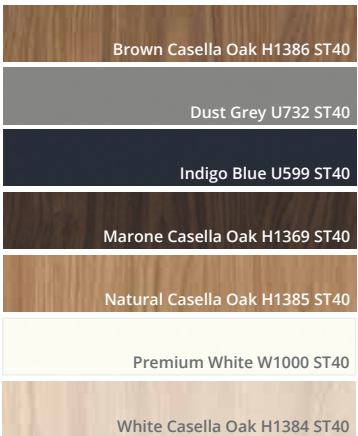

ST76
Giving a wide variety of stone reproductions, from marble to slate, a neutral surface with an authentic rough feel that is robust.